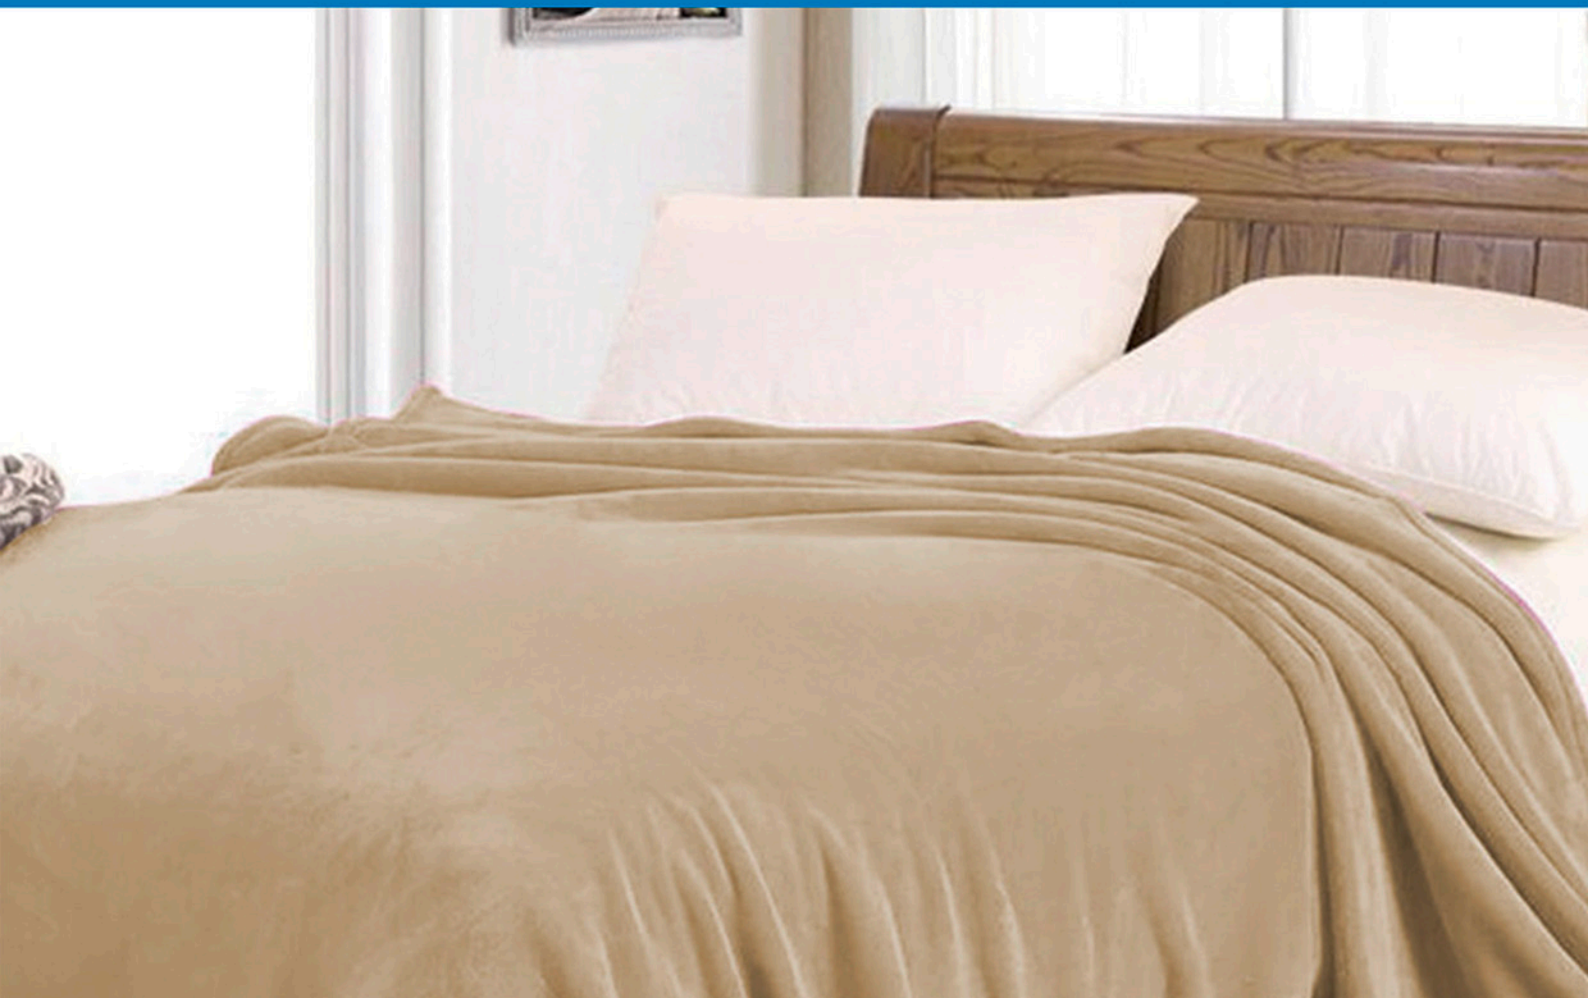

FLEECE BLANQUET

REF. MPL

Composition: 100% Pes.
Weight m2: 280 gr.
Making: Serged, Fireproof.
Colour: Beige

PRODUCT	SIZE
Manta	160x220
	190x220
	220x240
	260x240
	280x240
	300x240