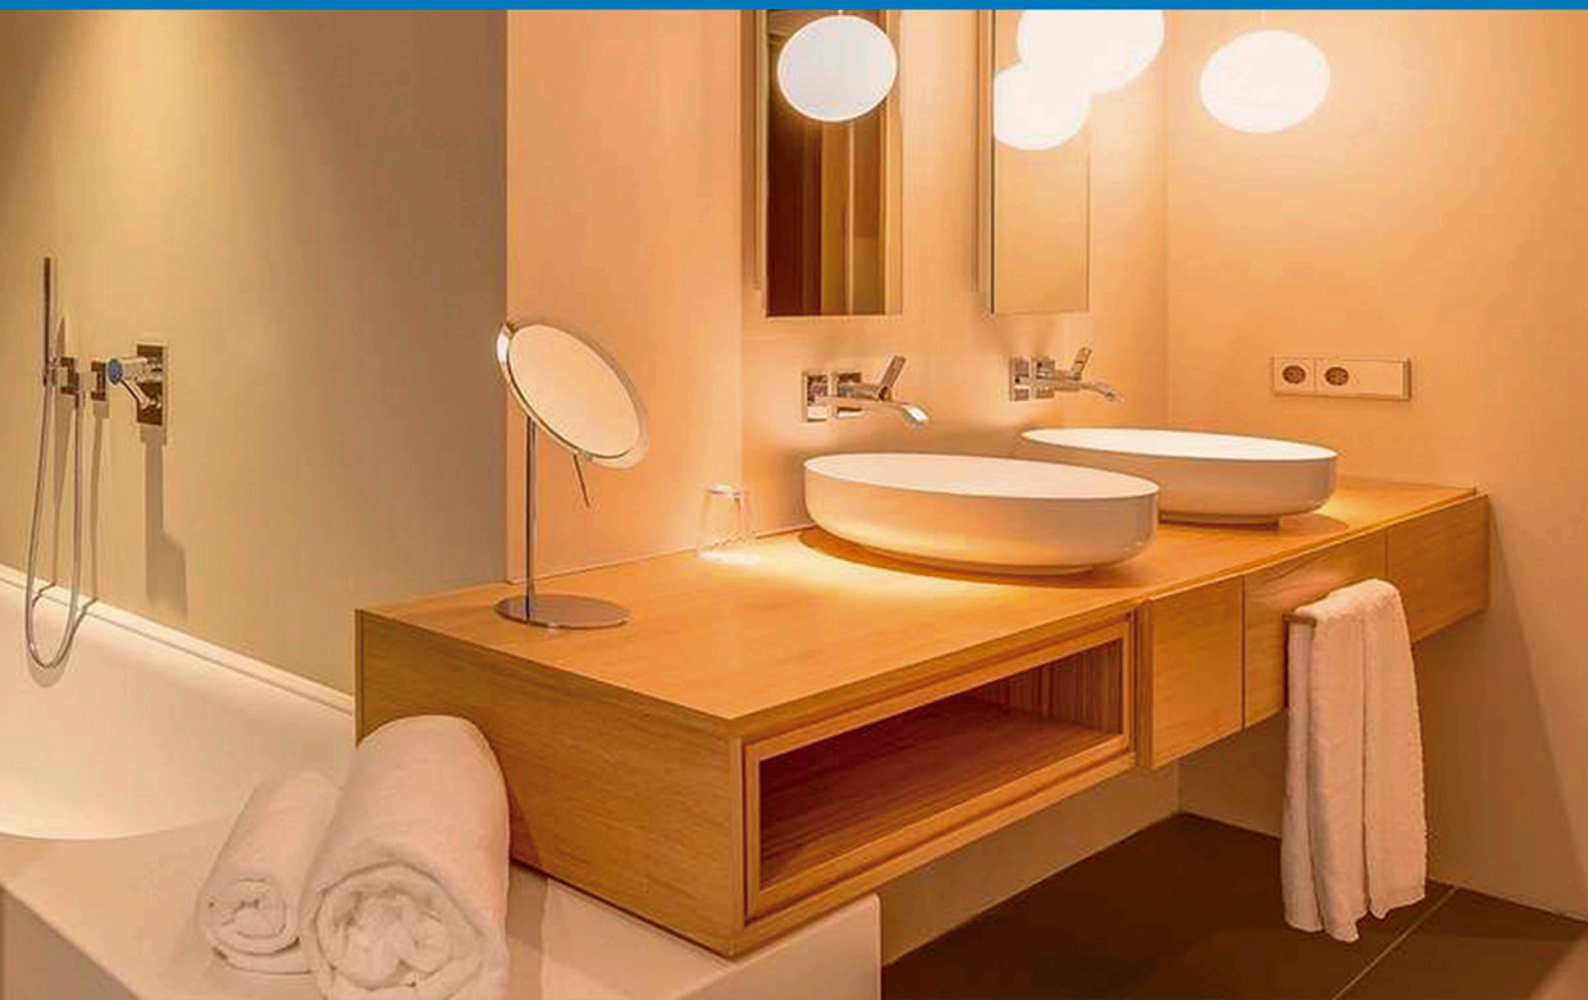

PRODUCT	SIZE
Manta	160x220
	190x220
	220x240
	260x240
	280x240
	300x240

BATH MITT

REF. MBR

Composition: 100% Cotton
Structure: 20/2x20/2x16/1
Weight m2: 450 gr.
Colour: White
Standard Size Rubber Mitten
Quality: Ring Spun