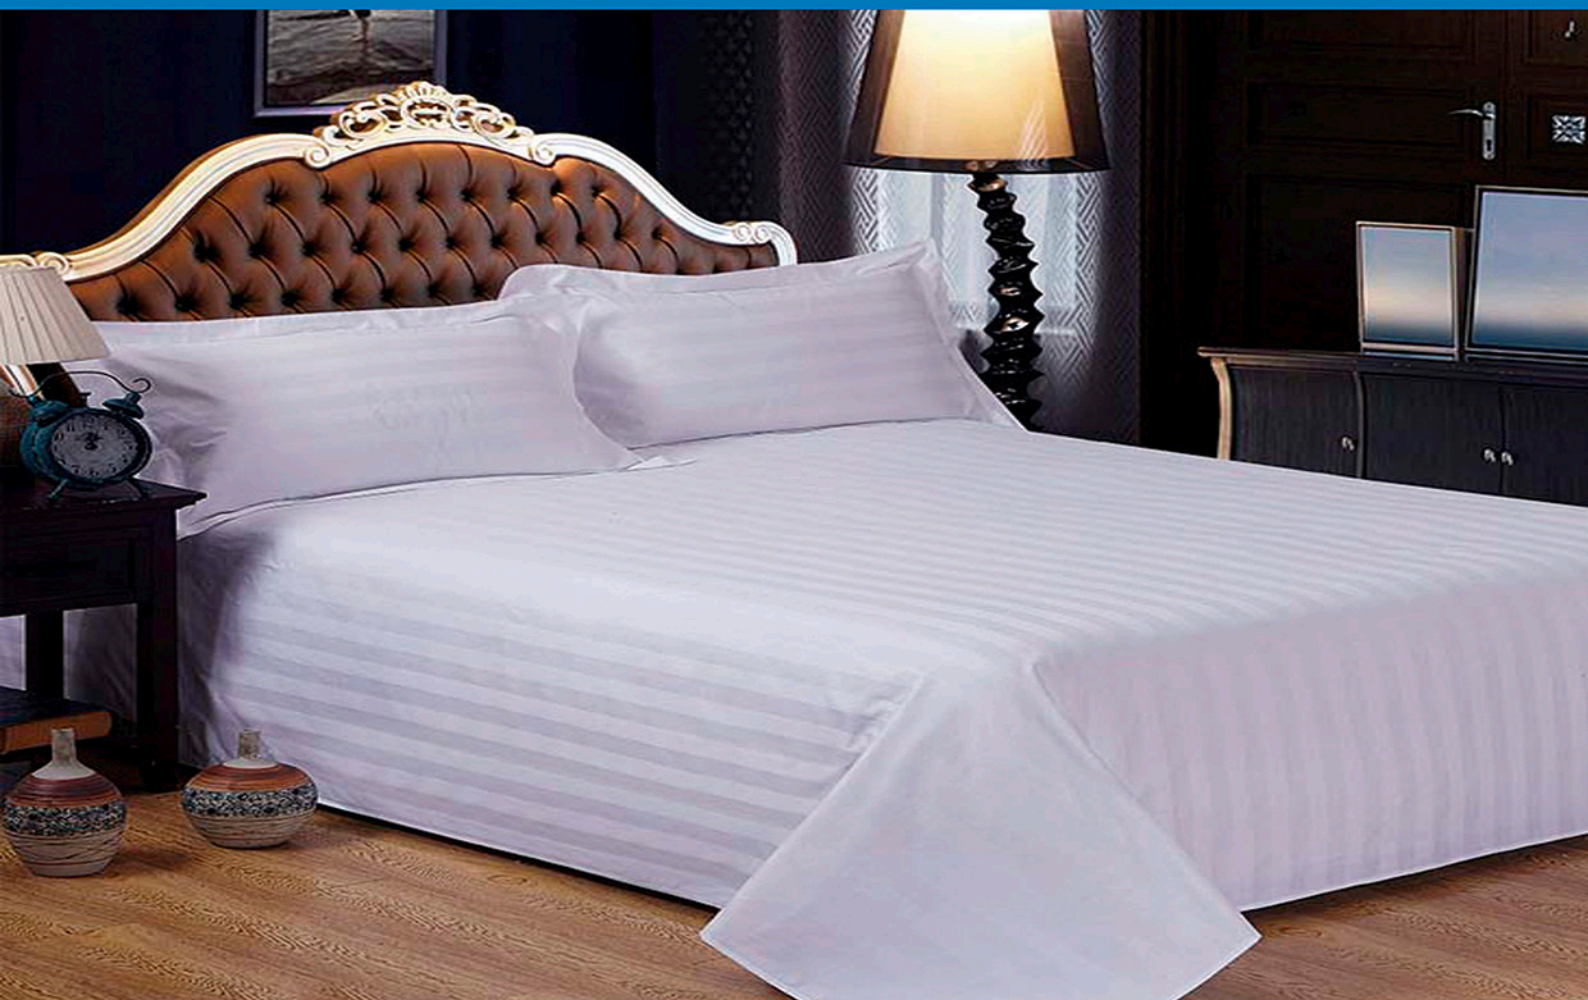

STRIPPED QUILT CUTI'S SERIE

REF. CSCL

Composition: 50% Cotton - 50% Polyester

Structure: 37x16 - 14x14

Weight m2: 222 gr.

PRODUCT	SIZE
Quilt	160x270
Cuti	190x270
	210x270
	250x270
	280x270
	300x270