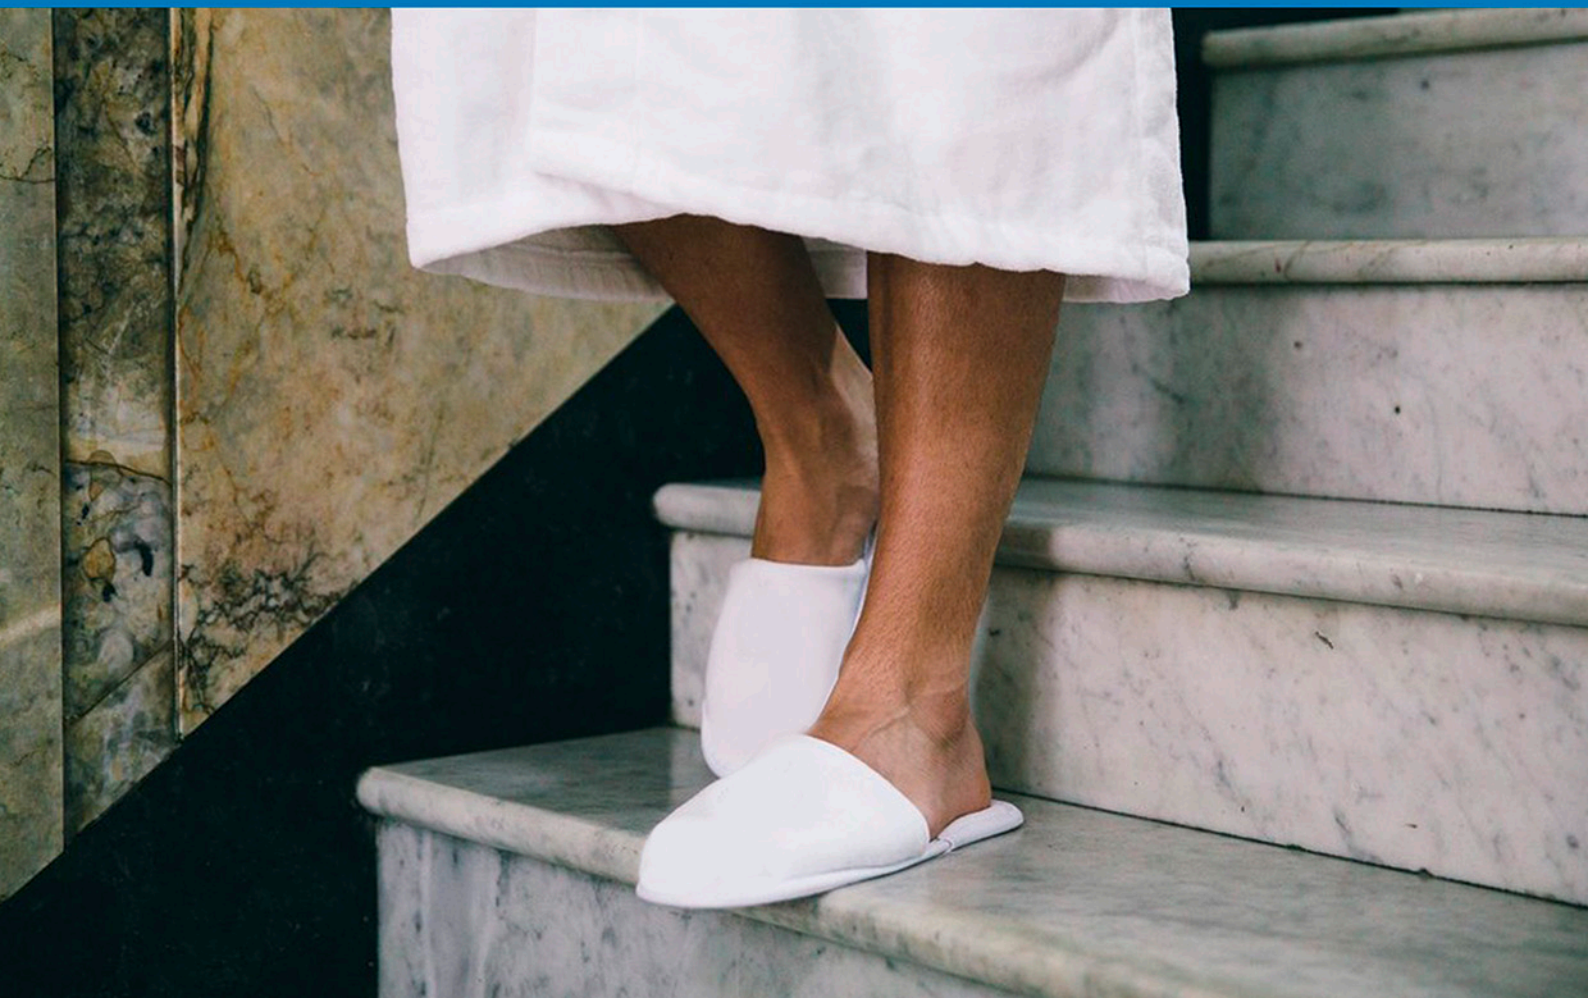

BATHROBE AMERICAN RIZO

REF. ASA

Composition: 100% Cotton
Structure: 16/1x16/1x20/2
Weight m2: 420 gr.
Size: M - L - XL - XXL
Colour: White
Smoking Neck

BATH SLIPPERS CORALINA RIZO

REF. ZRC

Composition: Rizo 100% Polyester
Rough rubber sole
Standard size
Colour: White
Closed