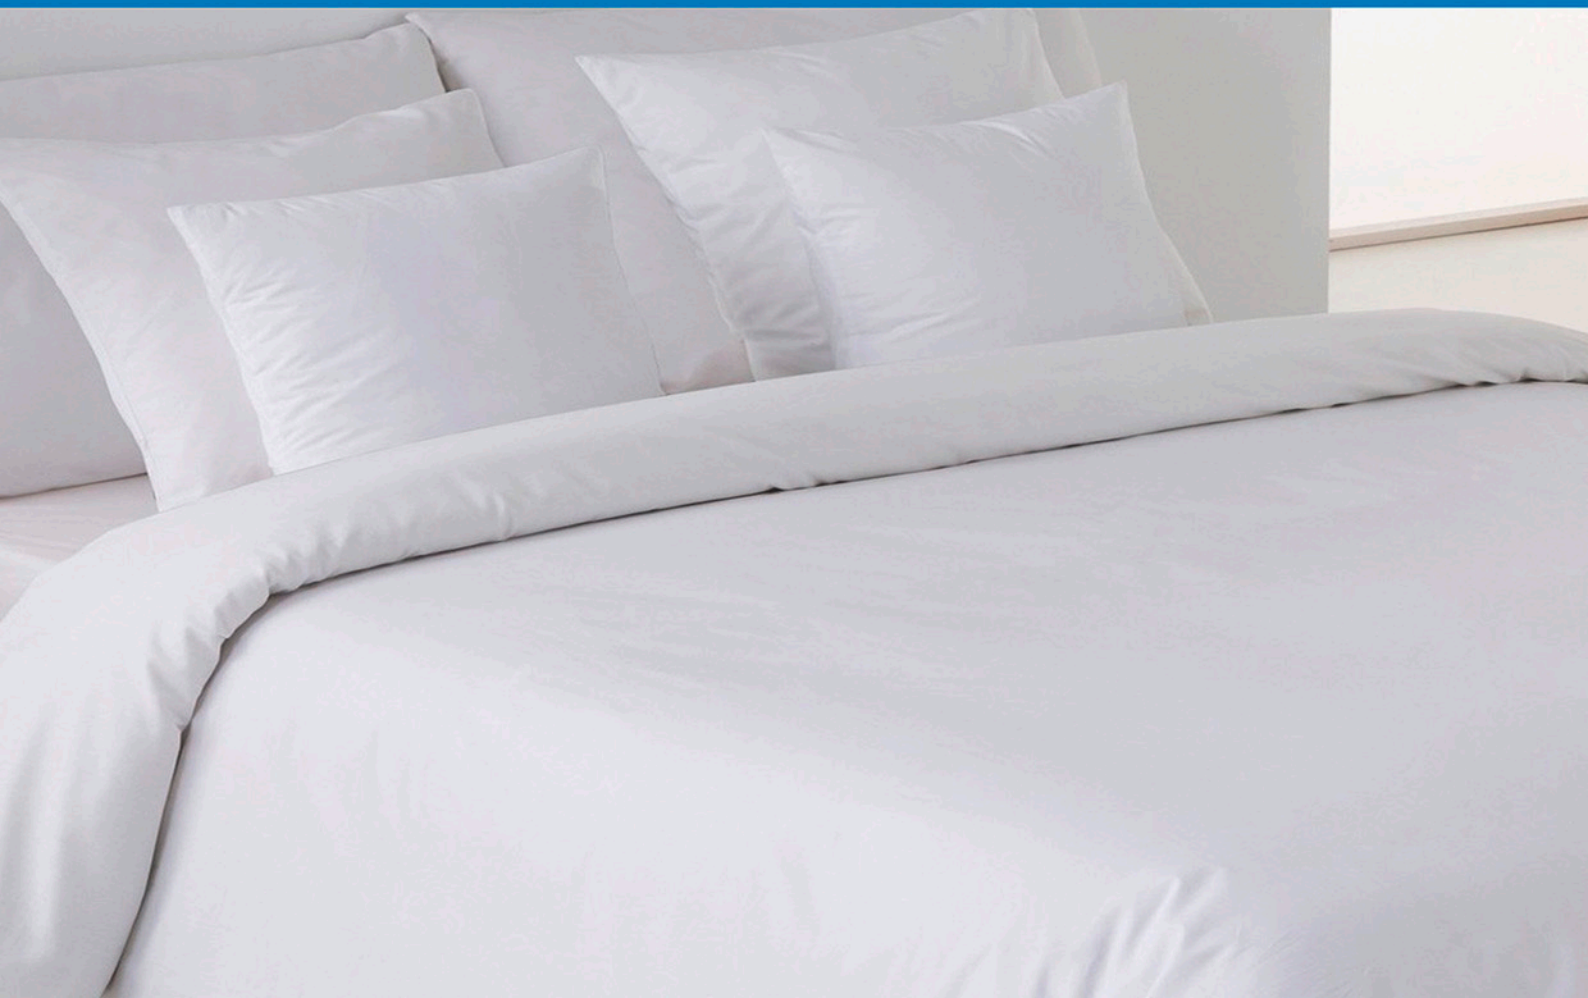

DUVET

REF. RN1

Composition: Interior 100% Siliconized hollow fiber.
Exterior: Microfiber Fabric.

PRODUCT	SIZE
Duvet	150x220
	180x220
	220x220
	240x220
	260x220
	280x220