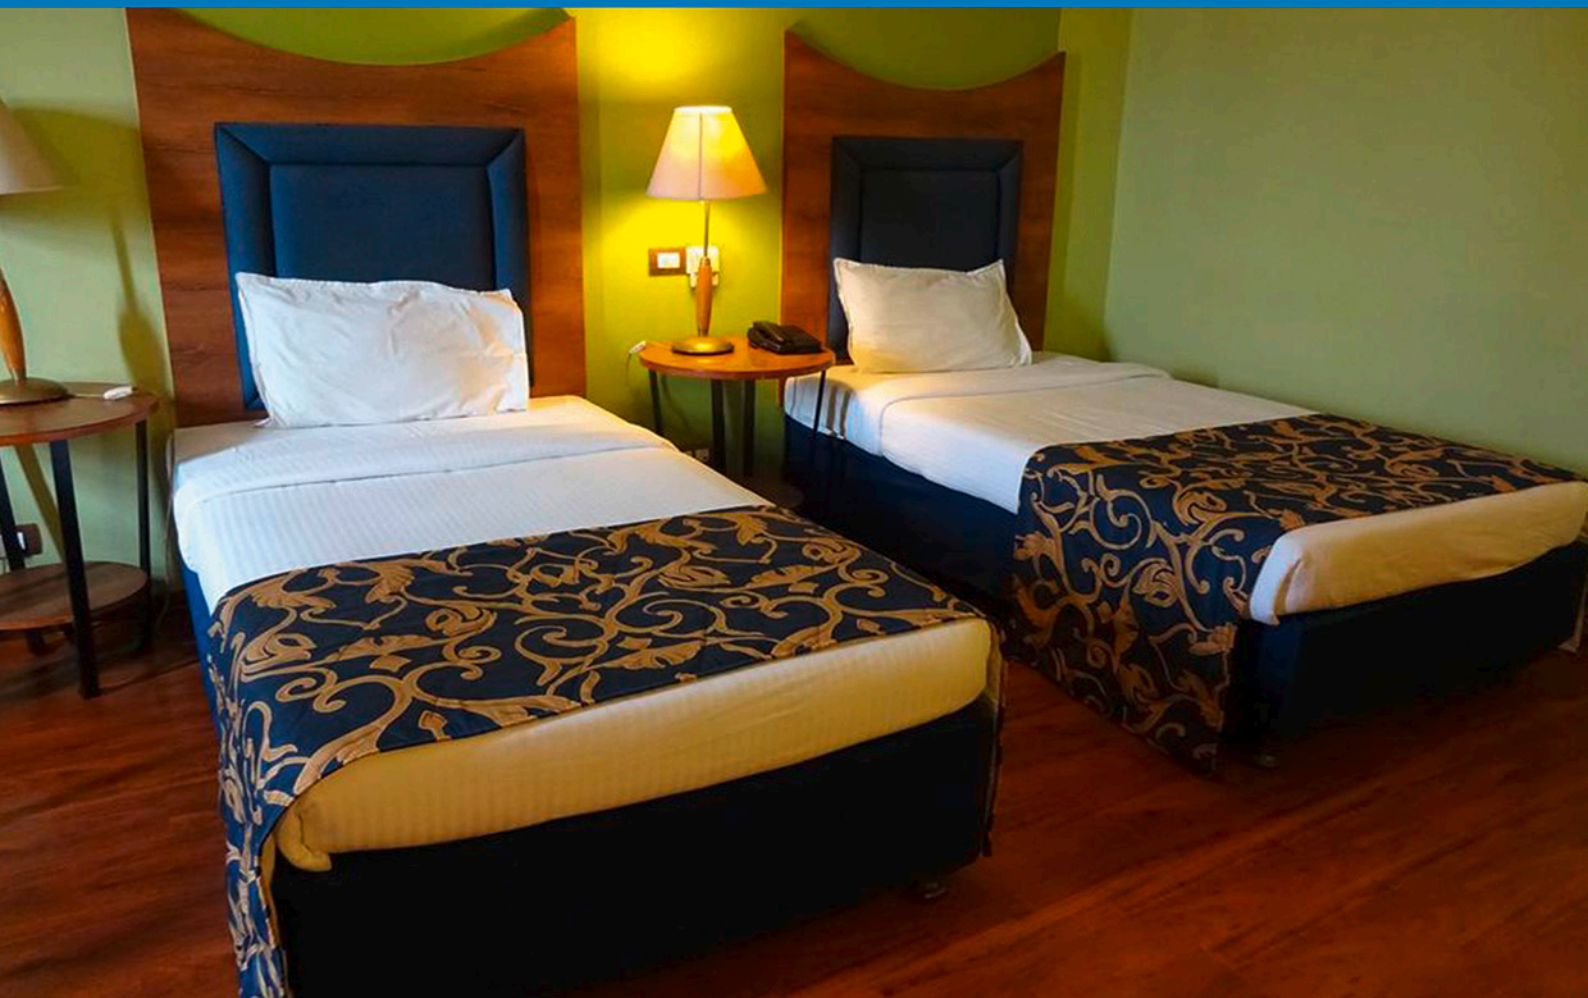

SOAKER

REF. EMP1

Composition: 100% PES with induced PVC,
nappa and quilted fabric - cotton/polyester.
Twill weave wings.
Sizes Cm: 085x090
4 LAYERS - White