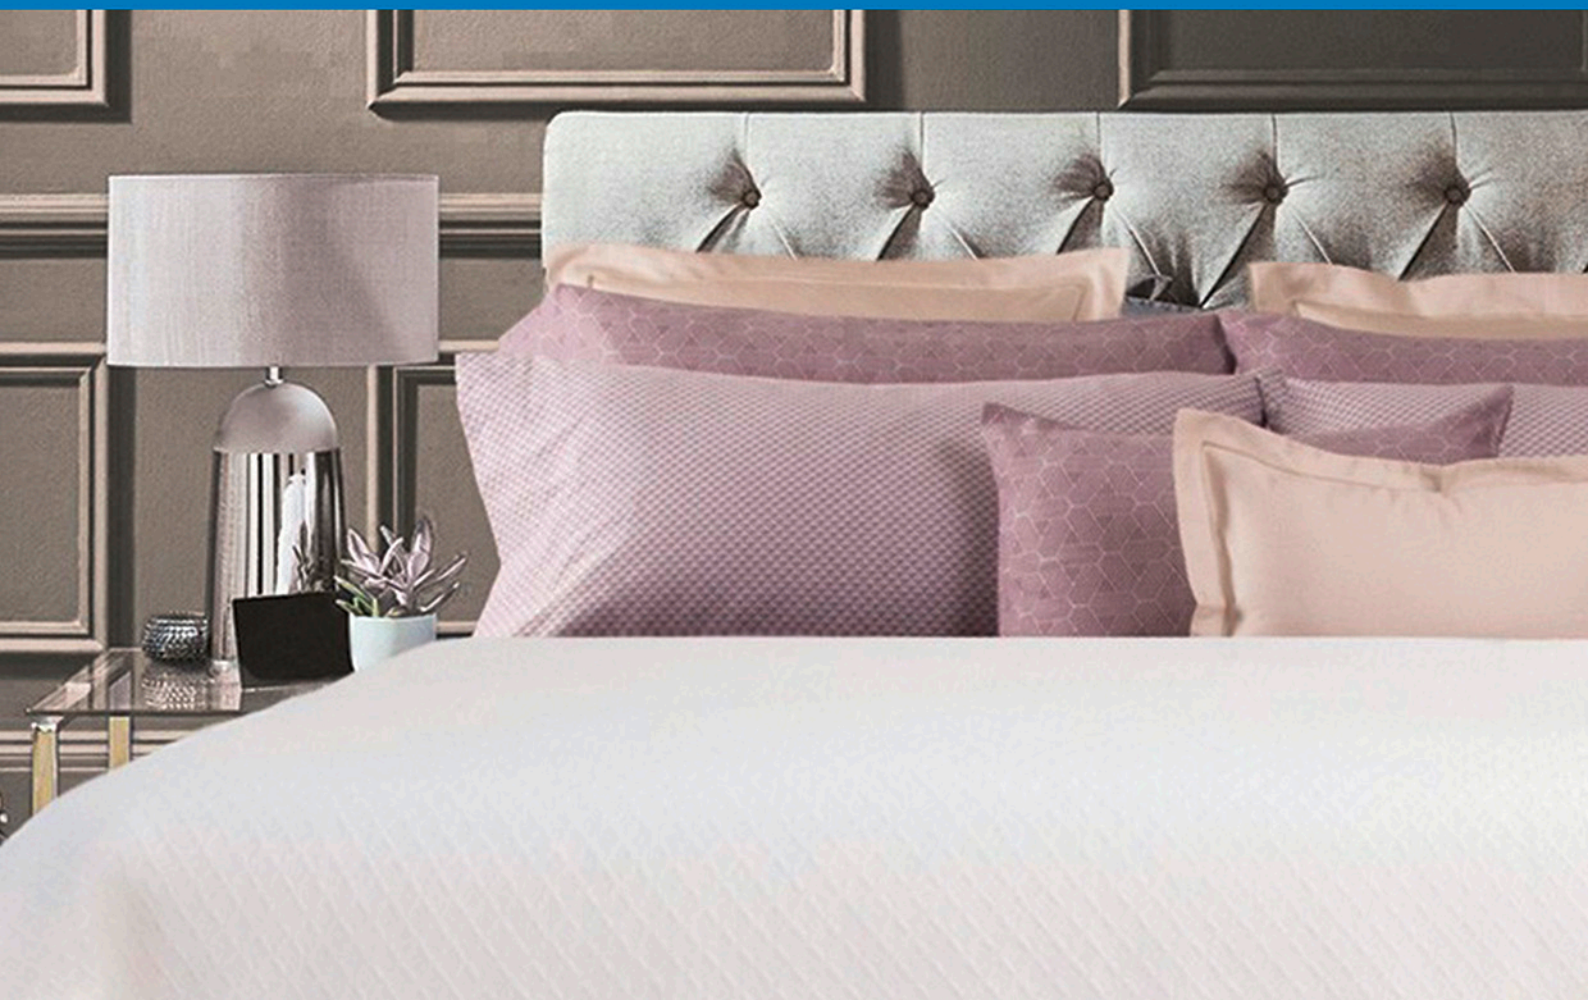

BRAIDED QUILT PIQUE'S SERIE

REF. CSPT

Composition: 65% Polyester - 35% Cotton

Weight m2: 200 gr.

Colour: White / Raw

PRODUCT	SIZE
Quilt	170x270
Trenza	190x270
	220x270
	250x270
	280x270
	300x270